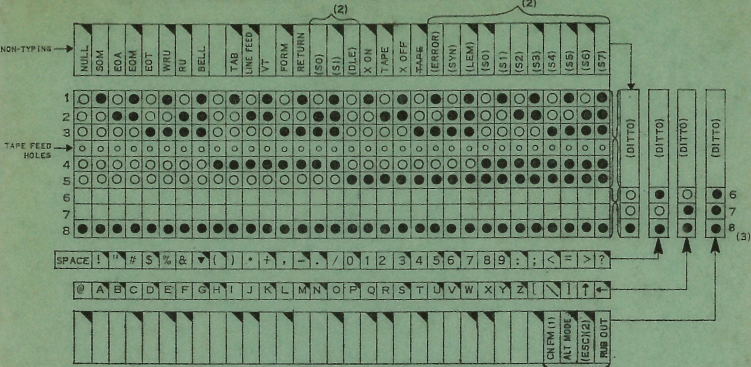

NOTES: (a) CTRL KEY MAKES 7TH PULSE SPACING
(b) SHIFT KEY INVERTS 5TH PULSE
(c) KEYPAD WITHOUT "FF" HAS "FORM"

KEYBOARD LAYOUT
MODEL 33 & 35
TELETYPEWRITERS

DATA INTERCHANGE CODE FOR 4-ROW/8 LEVEL TELETYPEWRITERS

- NOTES:**
- (1) CANNOT BE GENERATED FROM KEYBOARD
 - (2) CHARACTERS SHOWN IN PARENTHESES ARE USED ONLY IN SPECIAL APPLICATIONS
 - (3) ON SPECIAL PARITY KEYBOARDS THE CHARACTERS AS INDICATED HAVE THE 8TH BIT SPACING