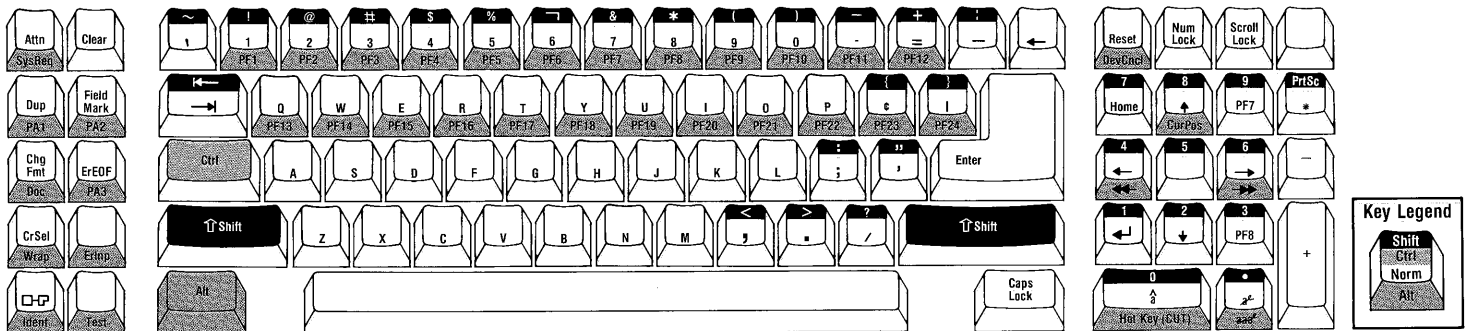

NOTES: PF13 - PF24 are unavailable if any session is configured for APL.
 Doc, ChgFmt, Wrap, CurPos and Delete Word (aa#) are available only for CUT Entry Assist.

IRMA Map - PC/AT Standard Keyboard

Product Code #831-01855

NOTE: Doc, ChgFmt, Wrap, CurPos and Delete Word (aa#) are available only for CUT Entry Assist.

IBM Map - IBM Enhanced Keyboard

Product Code #83101586

NOTE: Doc, ChgFmt, Wrap, CurPos and Delete Word (aa#) are available only for CUT Entry Assist.

Attachmate Map - PC/AT Standard Keyboard

Product Code #83101587

Attachmate Connectivity Software™

IRMA Map - Enhanced Keyboard

Product Code #831-01865

Attachmate Connectivity Software™

NOTE: Doc, ChgFmt, Wrap, CurPos and Delete Word (aa) are available only for CUT Entry Assist.