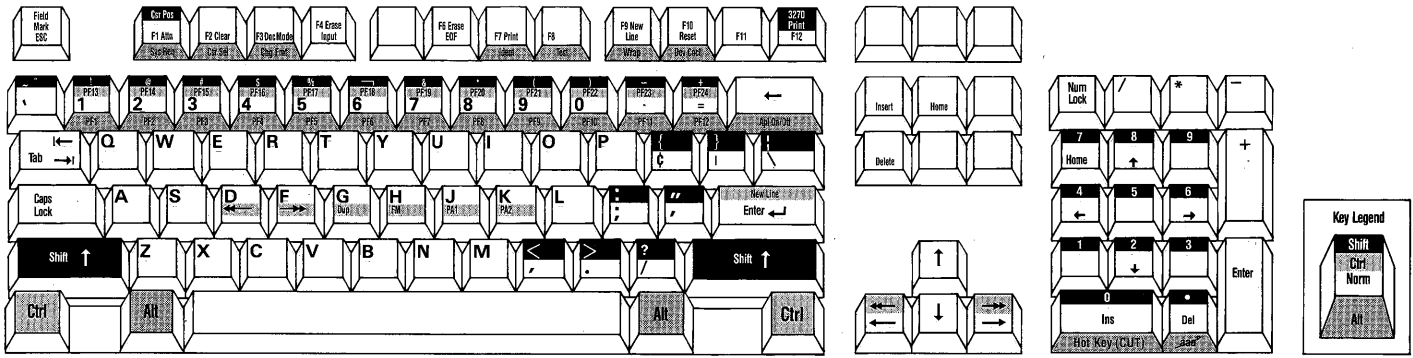

NOTES: PF13 - PF24 are unavailable if any session is configured for APL.
 Doc, ChgFmt, Wrap, CurPos and Delete Word (aa#) are available only for CUT Entry Assist.

IRMA Map - PC/AT Standard Keyboard

Product Code #831-01855

NOTE: Doc, ChgFmt, Wrap, CurPos and Delete Word (aa#) are available only for CUT Entry Assist.

IBM Map - IBM Enhanced Keyboard

Product Code #83101586

NOTE: Doc, ChgFmt, Wrap, CurPos and Delete Word (aa#) are available only for CUT Entry Assist.

Attachmate Map - PC/AT Standard Keyboard

Product Code #83101587

Attachmate Connectivity Software™

IRMA Map - Enhanced Keyboard

Product Code #831-01865

Attachmate Connectivity Software™

NOTE: Doc, ChgFmt, Wrap, CurPos and Delete Word (aa) are available only for CUT Entry Assist.