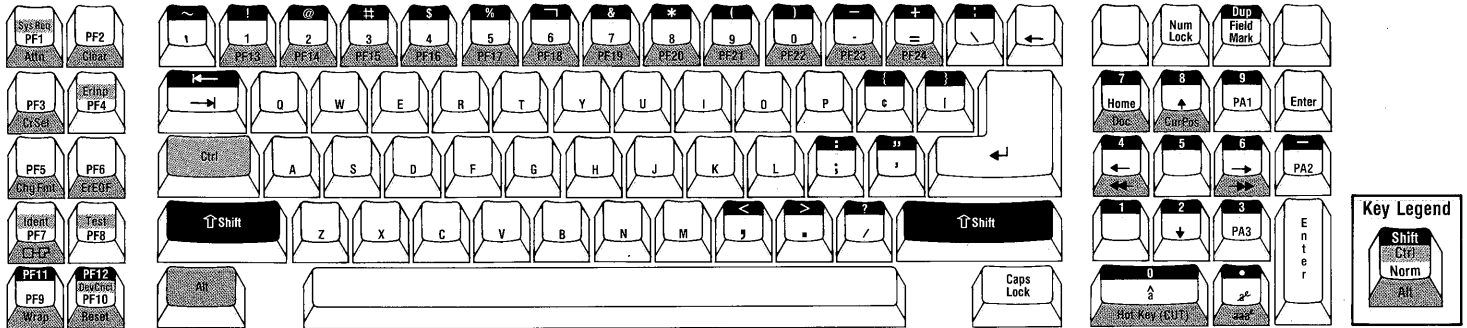

NOTE: Doc, ChgFmt, Wrap, CurPos and Delete Word (aa#) are available only for CUT Entry Assist.

IBM Map - IBM Enhanced Keyboard

Product Code #83101586

NOTE: Doc, ChgFmt, Wrap, CurPos and Delete Word (aa#) are available only for CUT Entry Assist.

Attachmate Map - PC/AT Standard Keyboard

Product Code #83101587

Attachmate Connectivity Software™

IRMA Map - Enhanced Keyboard

Product Code #831-01865

Attachmate Connectivity Software™

NOTE: Doc, ChgFmt, Wrap, CurPos and Delete Word (aa) are available only for CUT Entry Assist.

IBM Map - PC/AT Standard Keyboard

Product Code #831-01586

Attachmate Connectivity Software™

NOTE: Doc, ChgFmt, Wrap, CurPos and Delete Word (aa) are available only for CUT Entry Assist.

Attachmate Map - IBM Enhanced Keyboard