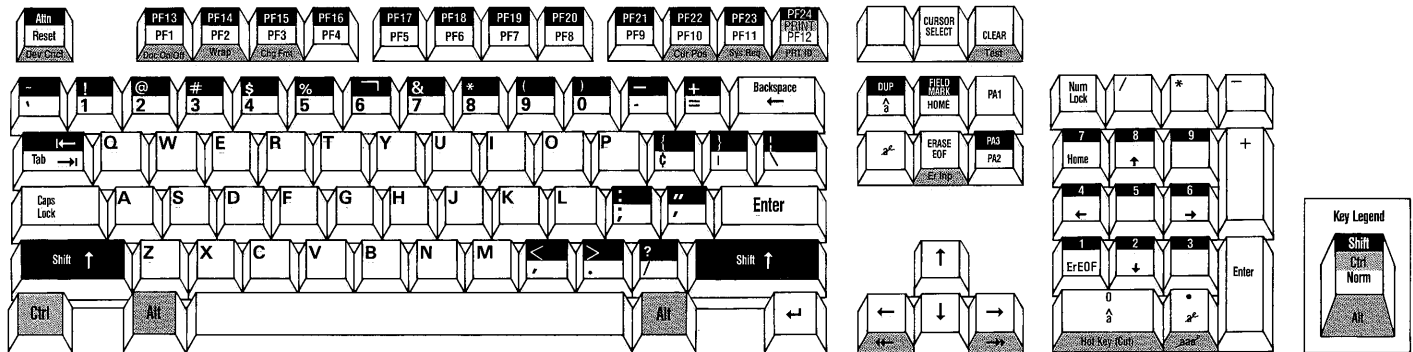

NOTE: Doc, ChgFmt, Wrap, CurPos and Delete Word (aa#) are available only for CUT Entry Assist.

IBM Map - IBM Enhanced Keyboard

Product Code #83101586

NOTE: Doc, ChgFmt, Wrap, CurPos and Delete Word (aa#) are available only for CUT Entry Assist.

Attachmate Map - PC/AT Standard Keyboard

Product Code #83101587

Attachmate Connectivity Software™

IRMA Map - Enhanced Keyboard

Product Code #831-01865

Attachmate Connectivity Software™

NOTE: Doc, ChgFmt, Wrap, CurPos and Delete Word (aa) are available only for CUT Entry Assist.

IBM Map - PC/AT Standard Keyboard

Product Code #831-01586

Attachmate Connectivity Software™

NOTE: Doc, ChgFmt, Wrap, CurPos and Delete Word (aa) are available only for CUT Entry Assist.

Attachmate Map - IBM Enhanced Keyboard