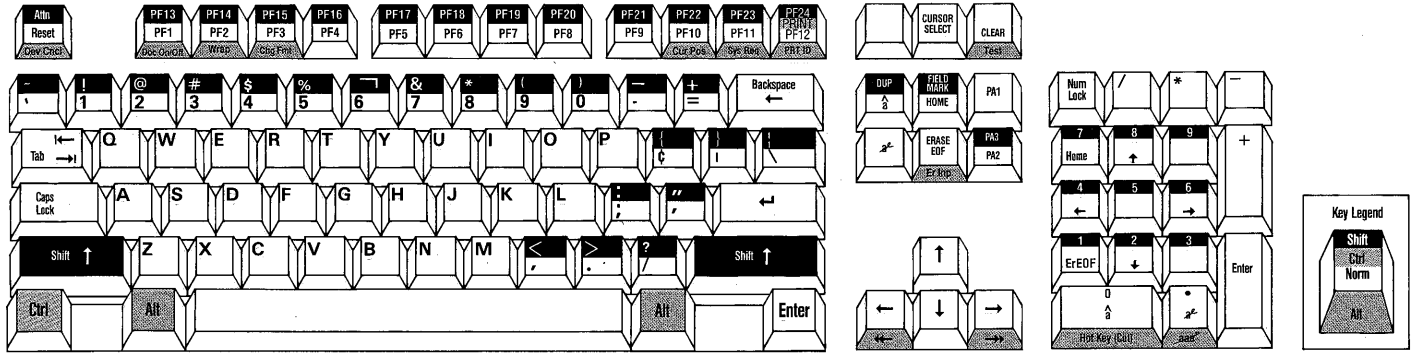

NOTES: PF13 - PF24 are unavailable if any session is configured for APL.
 Doc, ChgFmt, Wrap, CurPos and Delete Word (aa#) are available only for CUT Entry Assist.

IRMA Map - PC/AT Standard Keyboard

Product Code #831-01855

NOTE: Doc, ChgFmt, Wrap, CurPos and Delete Word (aa#) are available only for CUT Entry Assist.

IBM Map - IBM Enhanced Keyboard

Product Code #83101586

NOTE: Doc, ChgFmt, Wrap, CurPos and Delete Word (aa#) are available only for CUT Entry Assist.