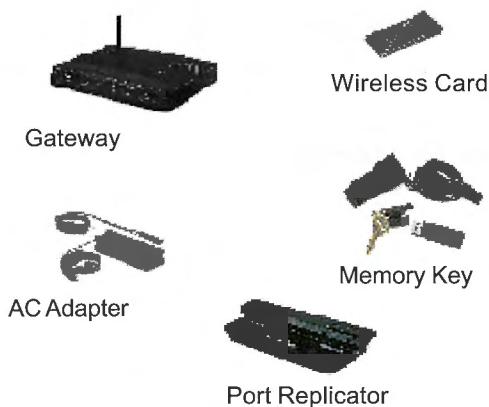

Traveling is usually not in your profile but you frequently take work home with you, preferring to use one computer to work both at the home and office. Your work requires you to be able to communicate with people anywhere and anytime.

- ThinkPad Port Replicator (02K8667)
- IBM High Rate Wireless LAN PC Card 128 (09N9904)
- IBM High Rate Wireless LAN Gateway (22P6401)
- ThinkPad 72W AC Adapter (02K6699)
- ThinkPad Alpha Backpack¹ (22P6019)
- IBM 32MB USB Memory Key (22P5296)

¹ The ThinkPad Alpha Executive Carrying Case and ThinkPad Alpha Backpack are manufactured, distributed and sold by Port/Targus, Inc. IBM, the IBM logo trademarks and the IBM trade dress are owned by International Business Machines Corporation and are used by the respective manufacturers under license from IBM. IBM does not manufacture or provide warranty support for them. Please contact the appropriate manufacturer indicated above for questions/comments, warranty support or service related to this product.

² The IBM USB Serial Parallel Adapter is compatible with the X and R Series notebooks.

³ The ThinkPad Dock is compatible with the X, T and A Series notebooks.

⁴ When referring to hard disk drive capacity, MB equals one million bytes and GB equals one billion bytes. Capacity prior to installation of an operating system. The total user-accessible capacity may vary based on operating system environments and other factors.

⁵ The ThinkPad Ultrabay Plus Device Carrier and ThinkPad Ultrabay Plus Numeric Keypad are compatible with select T, R and A Series notebooks.

All offers subject to availability. IBM reserves the right to alter product offerings and specifications at any time, without any notice. IBM makes no representation or warranty regarding third party products or services. IBM is not responsible for photographic or typographic errors. IBM and all IBM product names are registered trademarks or trademarks of International Business Machines Corporation. Other company, product and service names are service marks of others. DLP and the DLP logo are trademarks of Texas Instruments.

© Copyright IBM Corporation 2001
All rights reserved.

For compatibility and more information visit
www.ibm.com/options.

P10K0197

10K0197