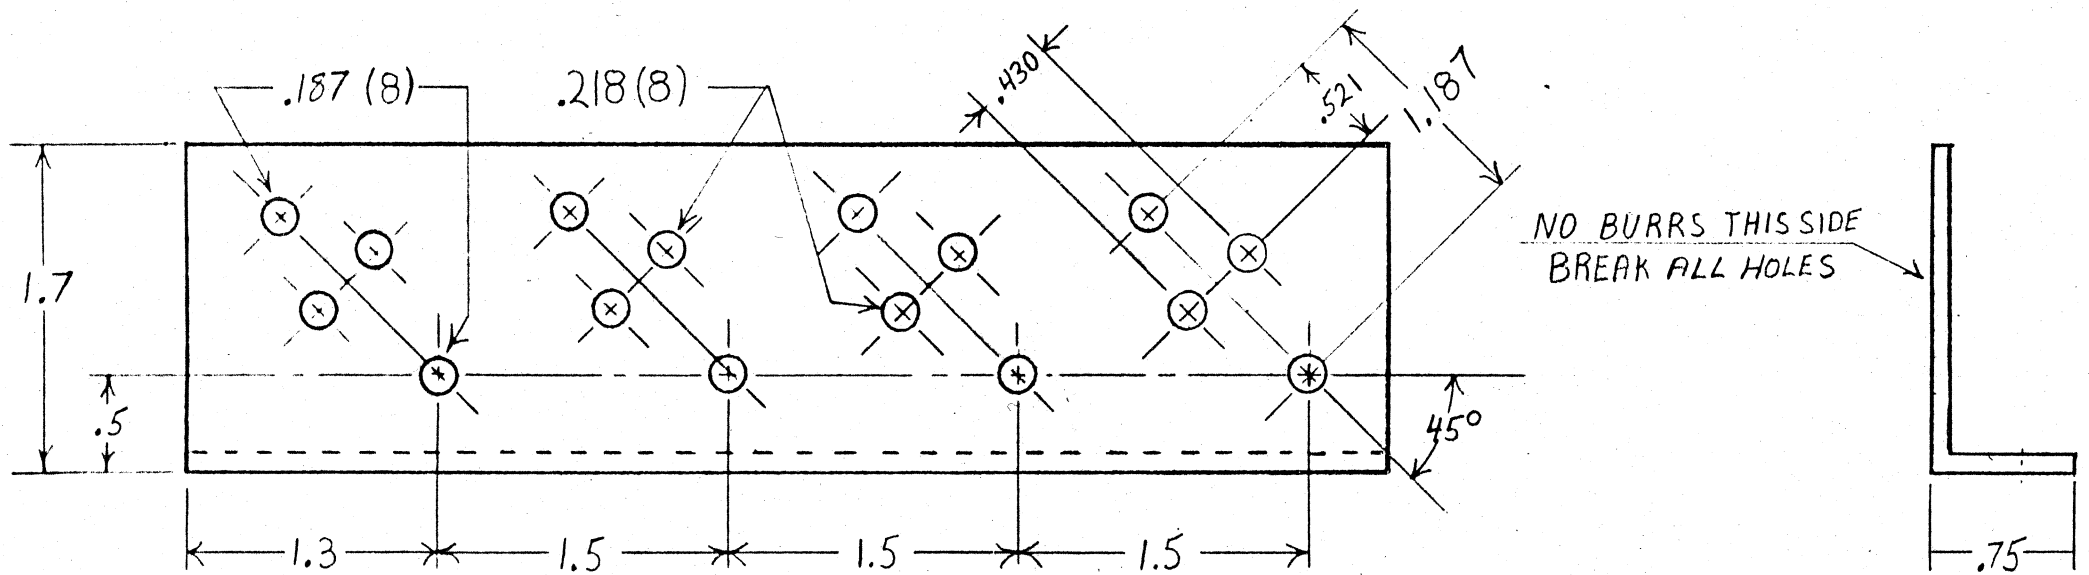

ALL DIMENSIONS IN INCHES
MAT'L .10 ALUMINUM

GIMIX INC. 8" DISK CABINET
HEATSINK

P.N. 10-0060

9/24/81 MM