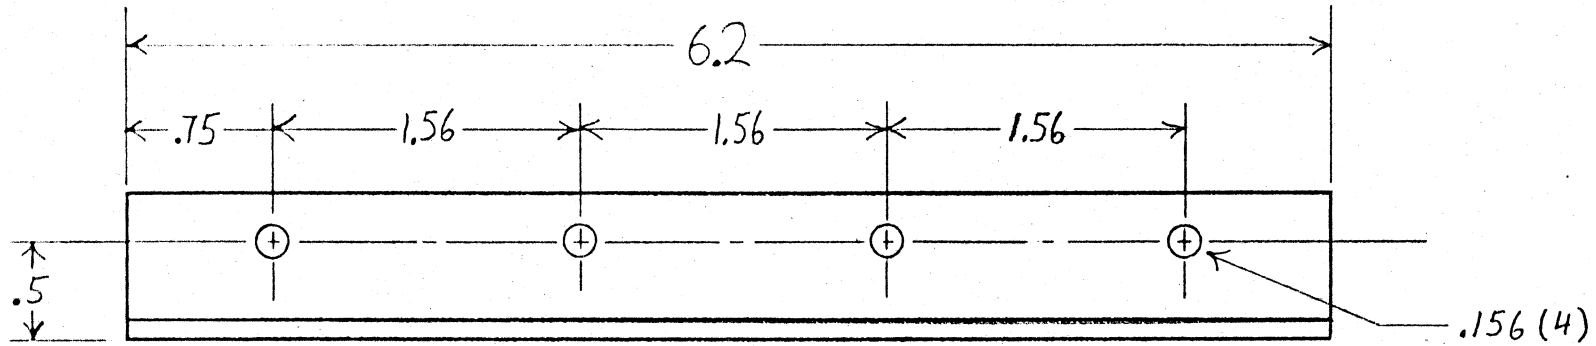

GIMIX

7/8"

USE SAME LOGO AS LATEST REVISION #10-0008 FRONT PANEL
SAME SIZE, CENTERED VERTICALLY
LOGO WILL BE BLACK ON "PUTTY" COLOR PANEL

TIME LOGO AS LATEST REVISION #10-0008 FRONT PANEL
SIZE, CENTERED VERTICALLY
WILL BE BLACK ON "PUTTY" COLOR PANEL

GIMIX 8" DISK CABINET
FRONT PANEL LAYOUT
#10-0069

ALL DIMENSIONS IN INCHES
 MAT'L .10 ALUMINUM

GIMIX INC. 8" DISK CABINET
 HEATSINK

P.N. 10-0060

9/24/81 MM

CENT

CENTER OVER SWITCH (2 LINES)

CENTER OVER OUTLETS AND FUSE (2 LINES)